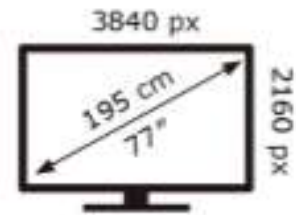

2019/2013

ABCDEF **G**
HDR
423 kWh/1000h